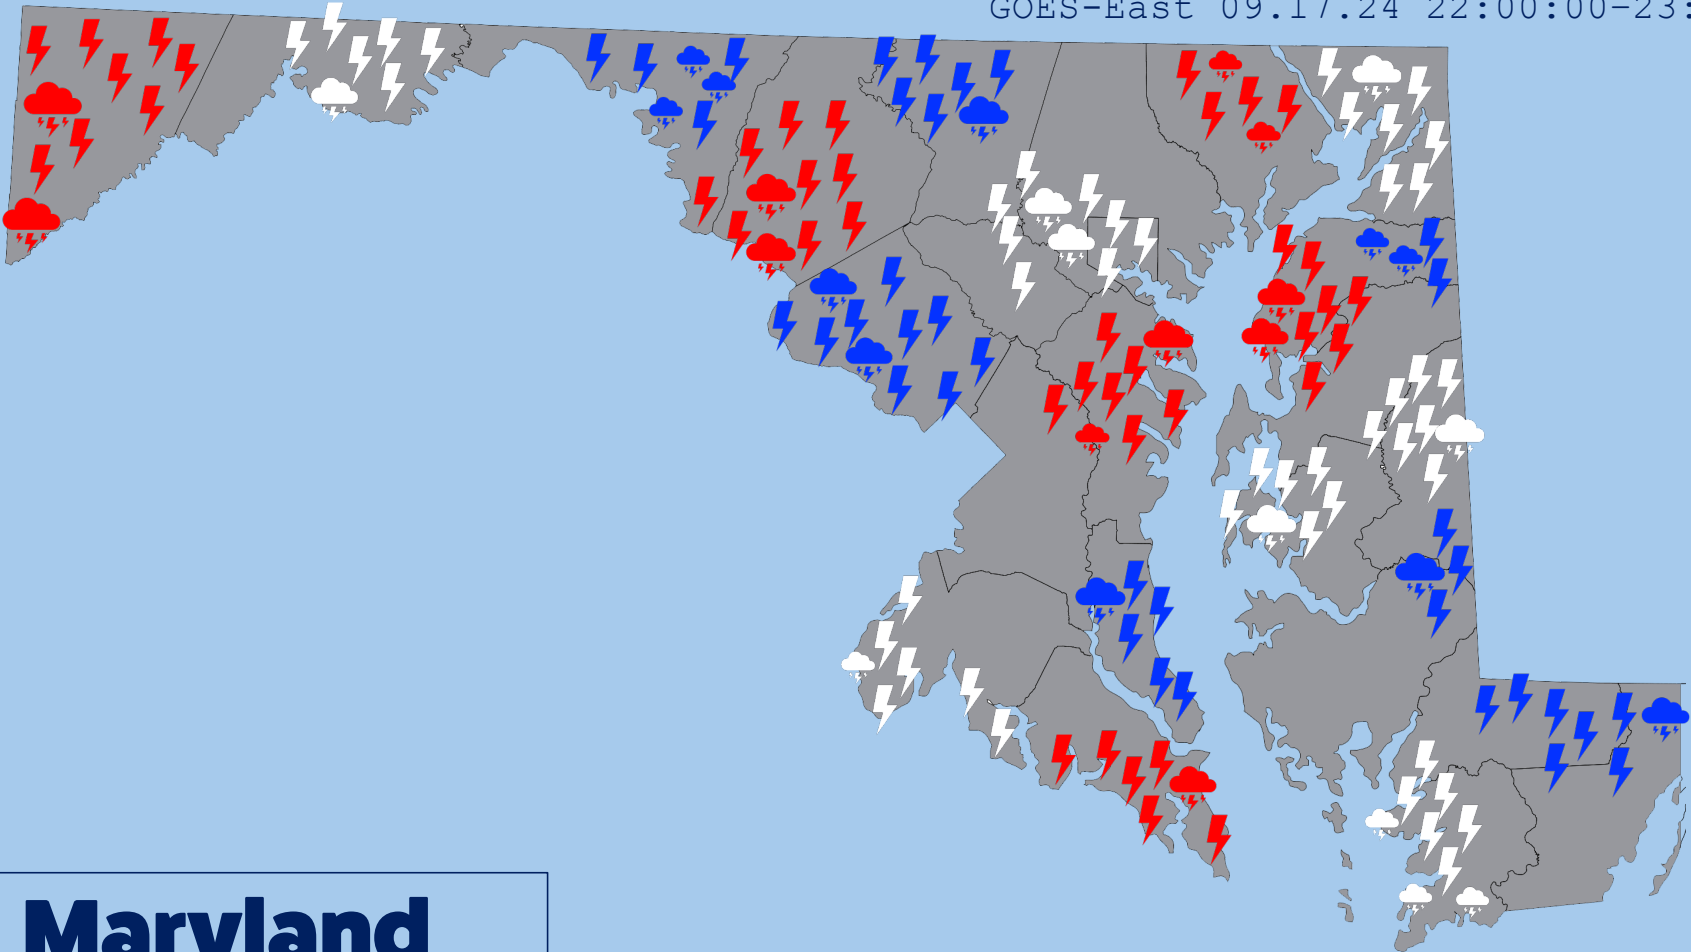

GOES-East 09.17.24 22:00:00-23:00:00 ET

Maryland

EVENT

GROUP