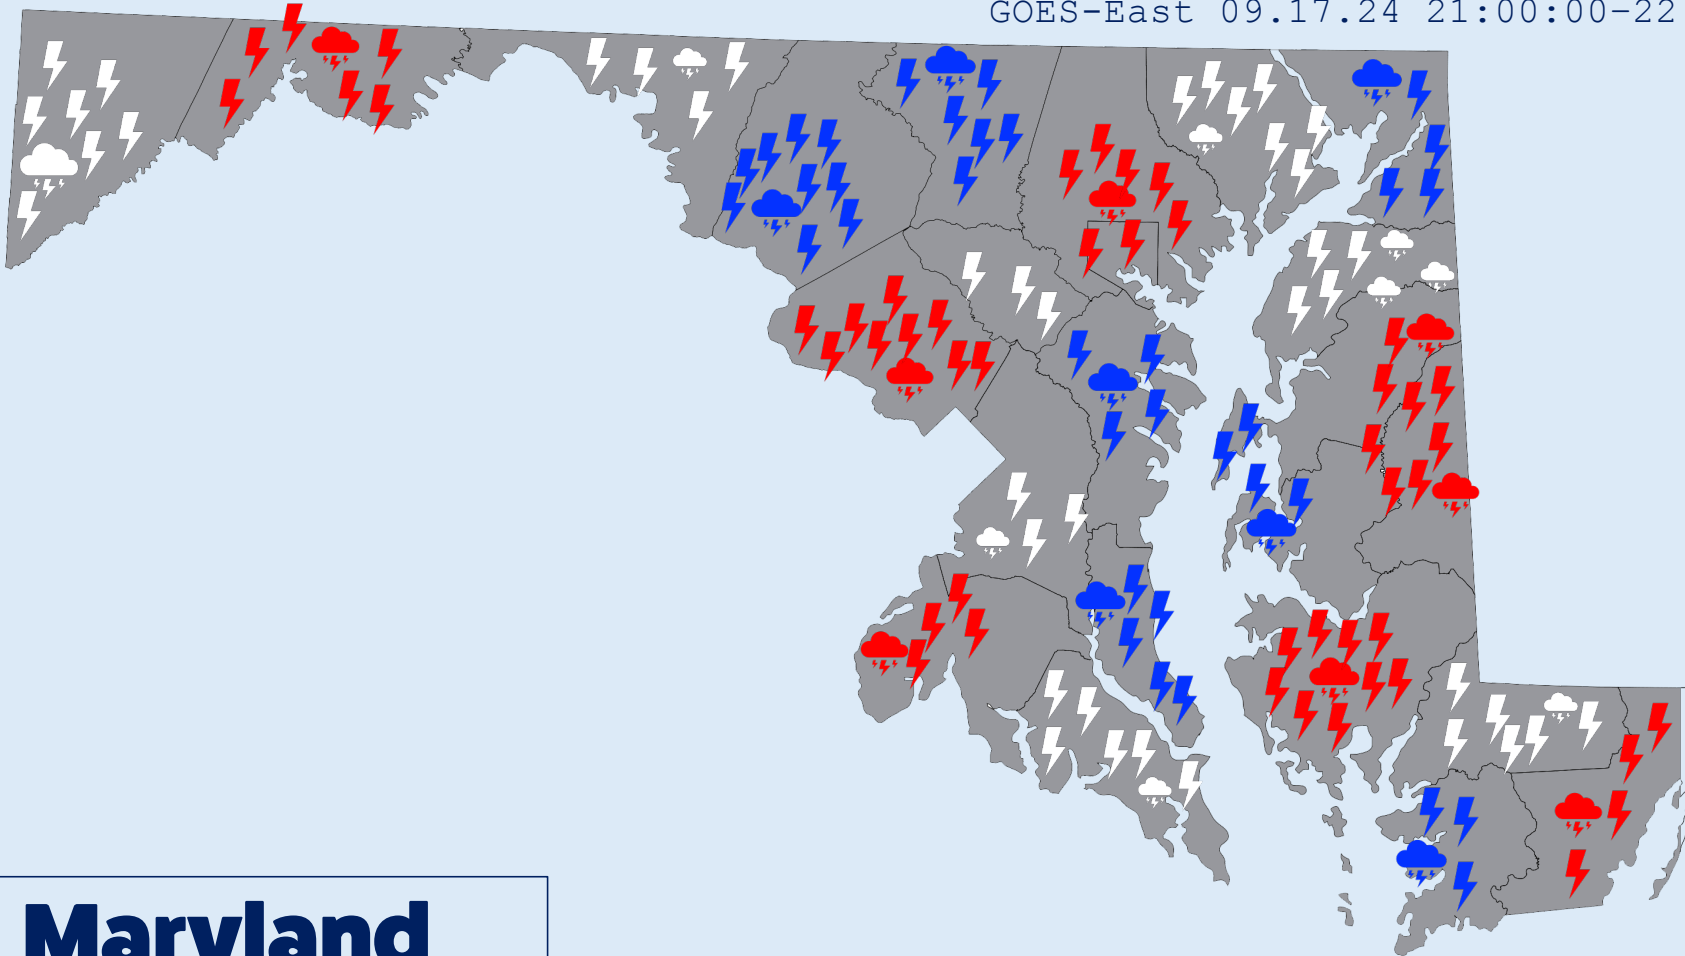

GOES-East 09.17.24 21:00:00-22:00:00 ET

Maryland

EVENT

GROUP